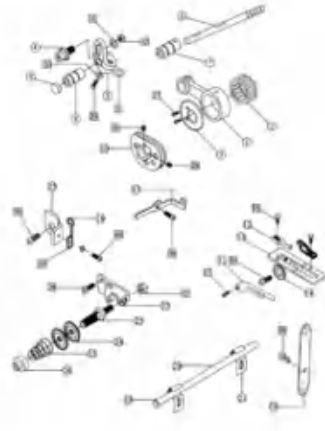

九. 下弯针部分 / Lower looper assemblies

Table with columns: Part No., Part Name, Qty, and Ass'y Key. Lists various looper components.

十. 前弯针部分 / Front lower looper assemblies

Table with columns: Part No., Part Name, Qty, and Ass'y Key. Lists various front lower looper components.

十一. 打线凸机部分 / Cam assemblies

Table with columns: Part No., Part Name, Qty, and Ass'y Key. Lists various cam assembly components.

十二. 差动送布部分 / Differential feed assemblies

Table with columns: Part No., Part Name, Qty, and Ass'y Key. Lists various differential feed components.

十五. 压布部分 / Presser foot assemblies

Table with columns: Part No., Part Name, Qty, and Ass'y Key. Lists various presser foot components.

十六. 润滑油部分 / Lubrication assemblies

Table with columns: Part No., Part Name, Qty, and Ass'y Key. Lists various lubrication components.

十七. 送布送料部分 / Feed snap assemblies

Table with columns: Part No., Part Name, Qty, and Ass'y Key. Lists various feed snap components.

十八. 线架部分 / Thread spool assemblies

Table with columns: Part No., Part Name, Qty, and Ass'y Key. Lists various thread spool components.